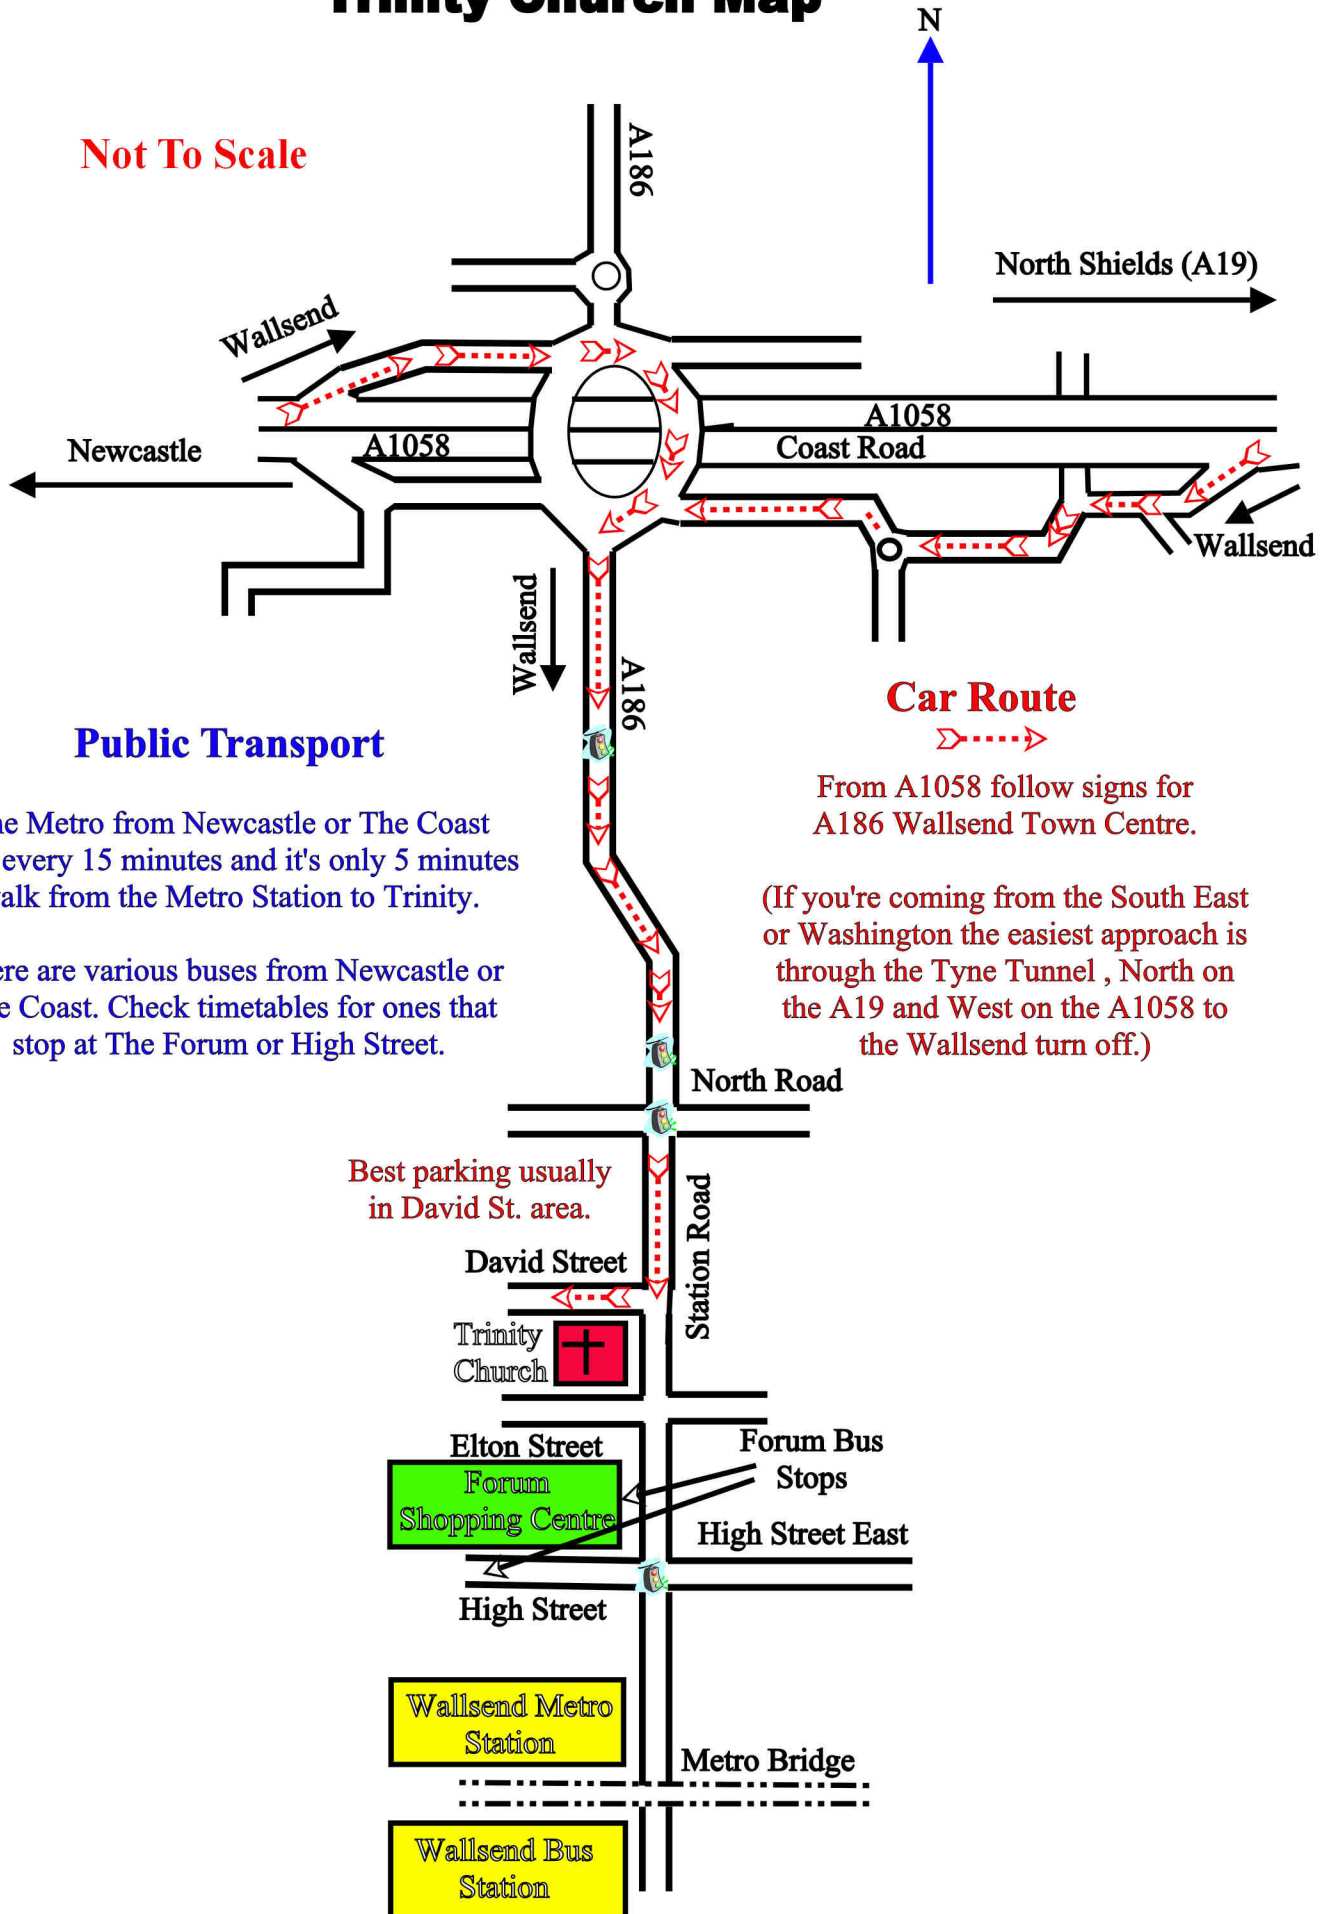

Trinity Church Map

Not To Scale

Public Transport

The Metro from Newcastle or The Coast runs every 15 minutes and it's only 5 minutes walk from the Metro Station to Trinity.

There are various buses from Newcastle or The Coast. Check timetables for ones that stop at The Forum or High Street.

Car Route

From A1058 follow signs for A186 Wallsend Town Centre.

(If you're coming from the South East or Washington the easiest approach is through the Tyne Tunnel, North on the A19 and West on the A1058 to the Wallsend turn off.)